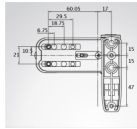

Description

FEATURES & BENEFITS

- Full 3-D adjustability with a standard Allen key (Lateral Adjustment $\pm 5\text{mm}$, Height Adjustment $+5\text{mm}$, Compression Adjustment $\pm 2\text{mm}$)
- Sash Max. Load: 100kg
- Covers sash rebates from 14mm to 23mm, without the use of plastic packers
- Standard frame parts: 16mm and 21mm
- Plastic shoe packer and additional flat packers available for a greater range of applications
- Supplied with high security fixings
- Specific Ovulo packers available to special order
- Packaged as 1 per box, 30 boxes per carton

The Claymore 3D adjustable flag hinge was developed to facilitate the optimum fix to modern PVC-u door profiles. This second generation hinge evolved from the original KFH range, retaining its strong characteristics with the added advantage of a soft sculptured shape that enhances the overall appearance of any door when fitted to modern ovulo decorative profiles.