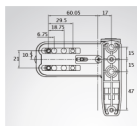

Description

FEATURES & BENEFITS

- Full 3-D adjustability with a standard Allen key (Lateral Adjustment $\pm 5\text{mm}$, Height Adjustment $+5\text{mm}$, Compression Adjustment $\pm 2\text{mm}$)
- Sash Max. Load: 100kg
- Covers sash rebates from 14mm to 23mm, without the use of plastic packers
- Standard frame parts: 16mm and 21mm
- Plastic shoe packer and additional flat packers available for a greater range of applications
- Packaged as 1 per box, 30 boxes per carton

The Claymore 3D adjustable flag hinge was developed to facilitate the optimum fix to modern PVC-u door profiles. This second generation hinge evolved from the original KFH range, retaining its strong characteristics with the added advantage of a soft sculptured shape that enhances the overall appearance of any door when fitted to modern ovulo decorative profiles.